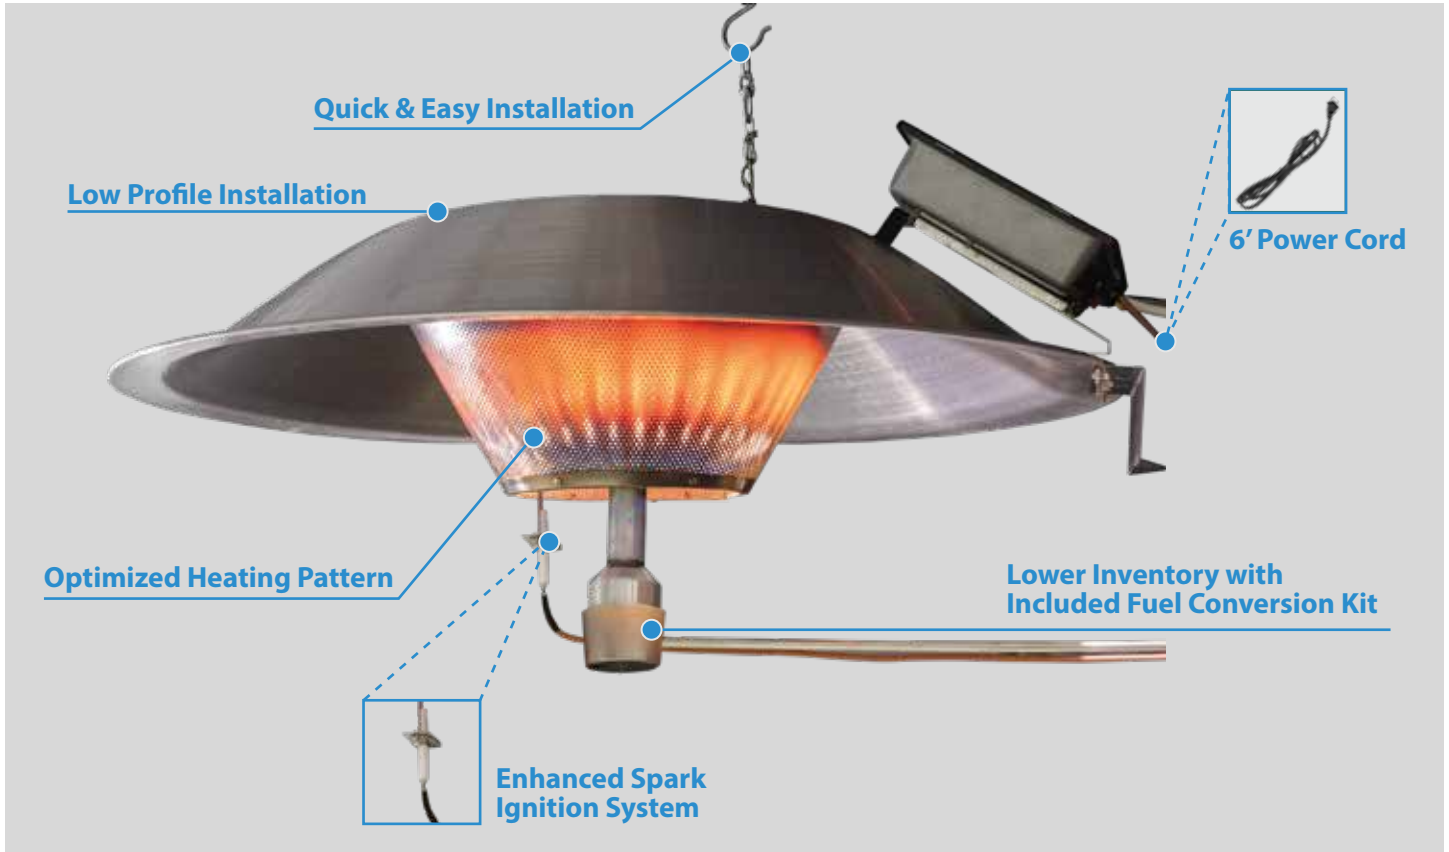

LOW PROFILE POULTRY BROOD HEATER

FEATURES

- 40,000 to 45,000 BTU depending on gas type and pressure
- Low Profile
- Equipped with LPG, Easy LP or NG Conversion
- Easy, Quick Installation
- Direct Spark Ignition System
- Optimized Heating Pattern

LOW PROFILE POULTRY BROOD HEATER

Brood Heater	
Stock #	801724
Model #	GAPB42LV
UPC	089301000971
Gas Supply	LPG and LP min. 11 in. (28 cm.) WC, NG min. 4.6 in. (12 cm.) WC
Output (BTU/HR)	LP 42,000 / NG 42,000 & LPG 40,000 – 45,000 BTU
Dimensions LxWxH (in./cm.)	35 in. x 35 in. x 17 in. (89 cm. x 89 cm. x 43 cm.)
Weight (lbs./kg.)	22 lbs. (10 kg.)
Fuel Type	LPG with LP and NG Conversions
Power Supply	24VAC and 240VAC
Warranty	3-Year Limited