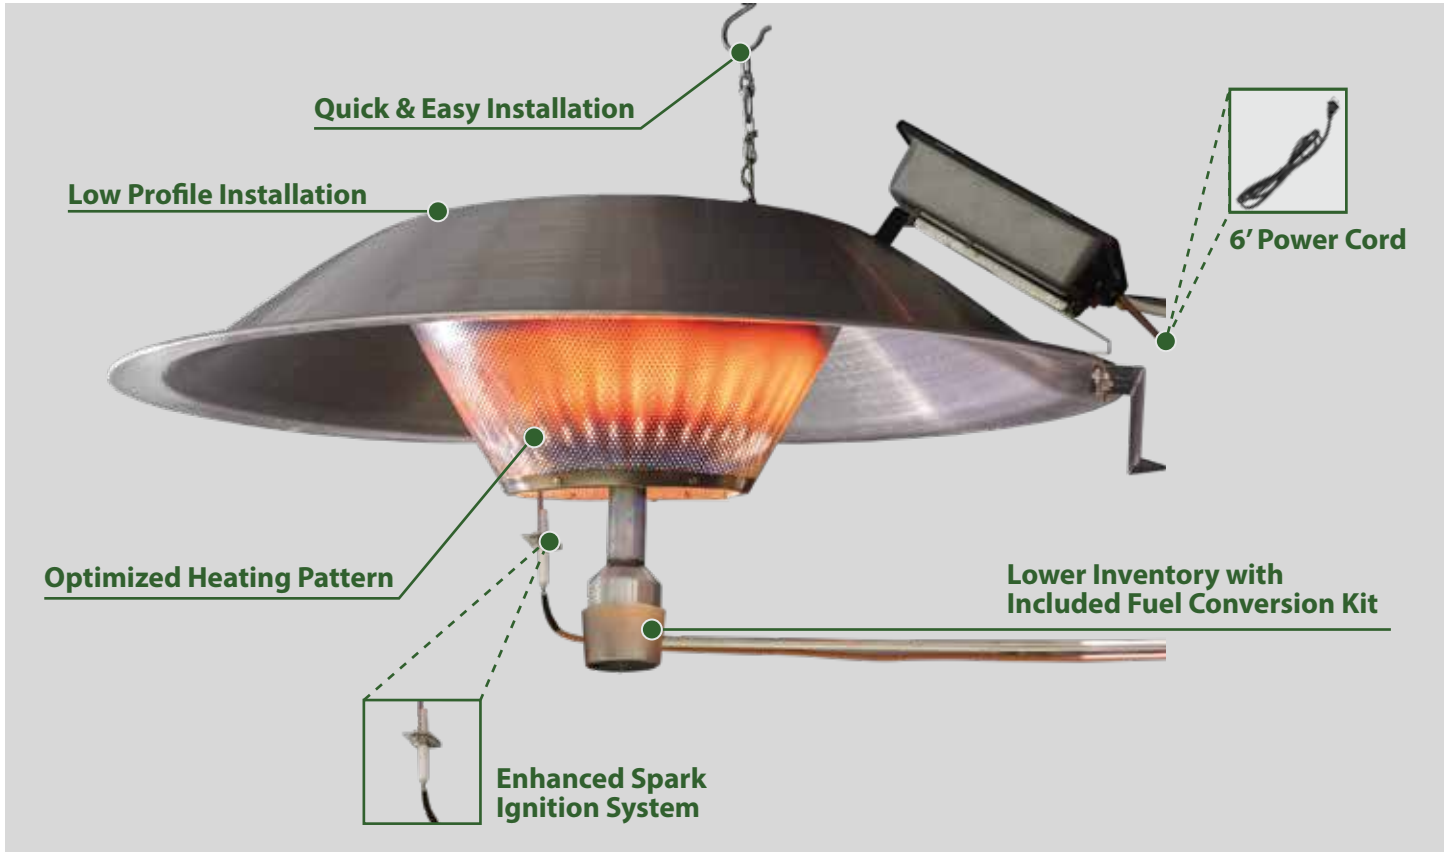

## LOW PROFILE POULTRY BROOD HEATER

### FEATURES

- Up to 42,000 BTU
- Low Profile
- Ships LP (NG Kit Included)
- Easy, Quick Installation
- Direct Spark Ignition System
- Optimized Heating Pattern

# LOW PROFILE POULTRY BROOD HEATER

Brood Heaters	
Item #	<b>F170070</b>
Model	HSPB42LV
Gas Supply	LP min. 11 in. WC, NG min. 4.6 in. WC
Output (BTU/HR)	42,000 LP / 42,000 NG
Dimensions (in.)	35L x 35W x 17.5H
Weight (lbs.)	22
Fuel Type	Propane with Natural Gas Conversion
Power Supply	24VAC and 120VAC
Warranty	3-Year Limited