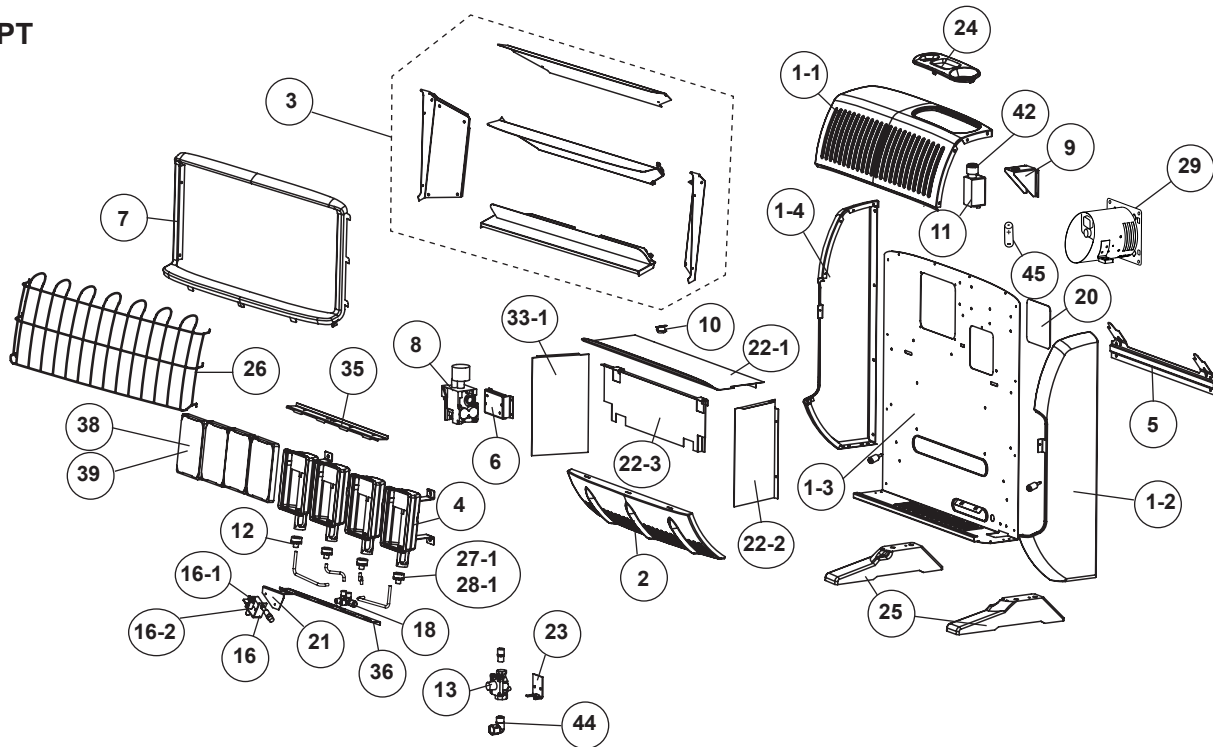

**BF20TB LP**  
**BF30TB LP**

**IR20LPT**  
**IR30LPT**

For all models, Equipment shutoff valve with 1/8" NPT tap.

## IR20TB LP, IR30TB LP, BF20TB LP, BF30TB LP • PARTS LIST

This list contains replacement parts used in your heater. When ordering parts, follow the instructions listed under Replacement Parts on page 20 of this manual.

ITEM	PART NO.				DESCRIPTION	QTY.
	IR20TB LP	BF20TB LP	IR30TB LP	BF30TB LP		
37	--	--	--	--	--	--
38	--	--	70677	--	Burner Plaques, 30	4
39	70677	--	--	--	Burner Plaques, 20	3
40	--	--	70678	--	Plaques Gasket, 30	4
41	70678	--	--	--	Plaques Gasket, 20	3
42	70701	70701	70701	70701	Ignition Cap	1
44	70597	70597	70597	70597	3/8" FTP x 3/8" MPT Elbow	
45	70590	70590	70590	70590	AA Battery	
*	70680	70680	70680	70680	Power Cord	1
*	70679	70679	70679	70679	Strain Relief Grommet	1
*	70689	--	70692	--	Right Burner Gas Tube	1
*	70690	--	70693	--	Right Middle Gas Burner Tube	1
*	--	--	70598	--	Left Middle Gas Burner Tube	1
*	70691	--	70694	--	Left Burner Gas Tube	1
*	70695	70695	70696	70696	ODS Gas Tube Assembly	1
*	70697	70697	70697	70697	Regulator to Thermostat Valve Tube Ass'y	1
*	70698	--	70698	--	Thermostat Valve to Manifold Tube	1
*	70341	70341	70341	70341	Ignitor Wire	1
*	70699	--	70699	--	Gas Manifold Nut	1
*	70342	70342	70342	70342	Hardware Kit	1
*	70343	70349	70345	70346	CSA Label	1
*	70349	70349	70349	70349	Gas Instruction Decal	1
*	70350	70350	70350	70350	Inside Warning Label	1
*	70351	70351	70351	70351	Thermostat Sensing Bulb Clip	2