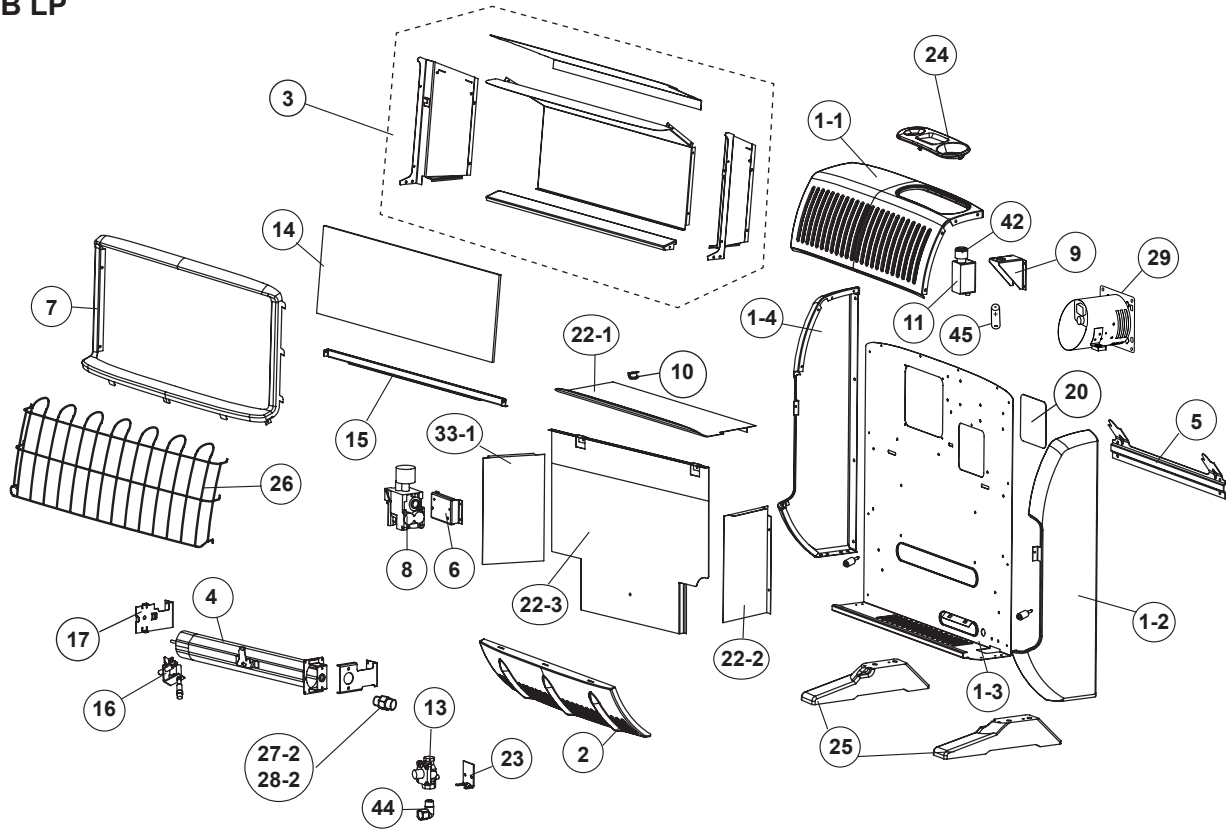

**BF20TB LP**  
**BF30TB LP**

**IR20LPT**  
**IR30LPT**

For all models, Equipment shutoff valve with 1/8" NPT tap.

## IR20TB LP, IR30TB LP, BF20TB LP, BF30TB LP • PARTS LIST

This list contains replacement parts used in your heater. When ordering parts, follow the instructions listed under Replacement Parts on page 20 of this manual.